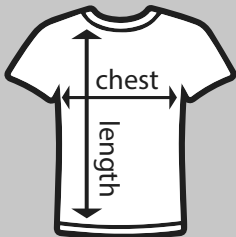

## Pullover Hoodie

Colour: \_\_\_\_\_

Size:  Adult \_\_\_\_\_  Youth \_\_\_\_\_ **TOTAL:** \_\_\_\_\_

## Sweatpants

Size: Youth \_\_\_\_\_

**TOTAL:** \_\_\_\_\_

**GRAND TOTAL:** \_\_\_\_\_ Tax Included \_\_\_\_\_

### METHOD OF PAYMENT

Cash (enclosed in full)  Check (Payable to School)

For more detail Sizing visit [schooltee.com/garment-sizing](http://schooltee.com/garment-sizing)

\*Add \$2 for 2XL and 3XL sizes

### SIZING CHART

When measuring **Chest Width**, measure the horizontal length under the armpits. *It's best to lay a shirt flat to do this.* **Length** is measured from shoulder to the bottom on the shirt.